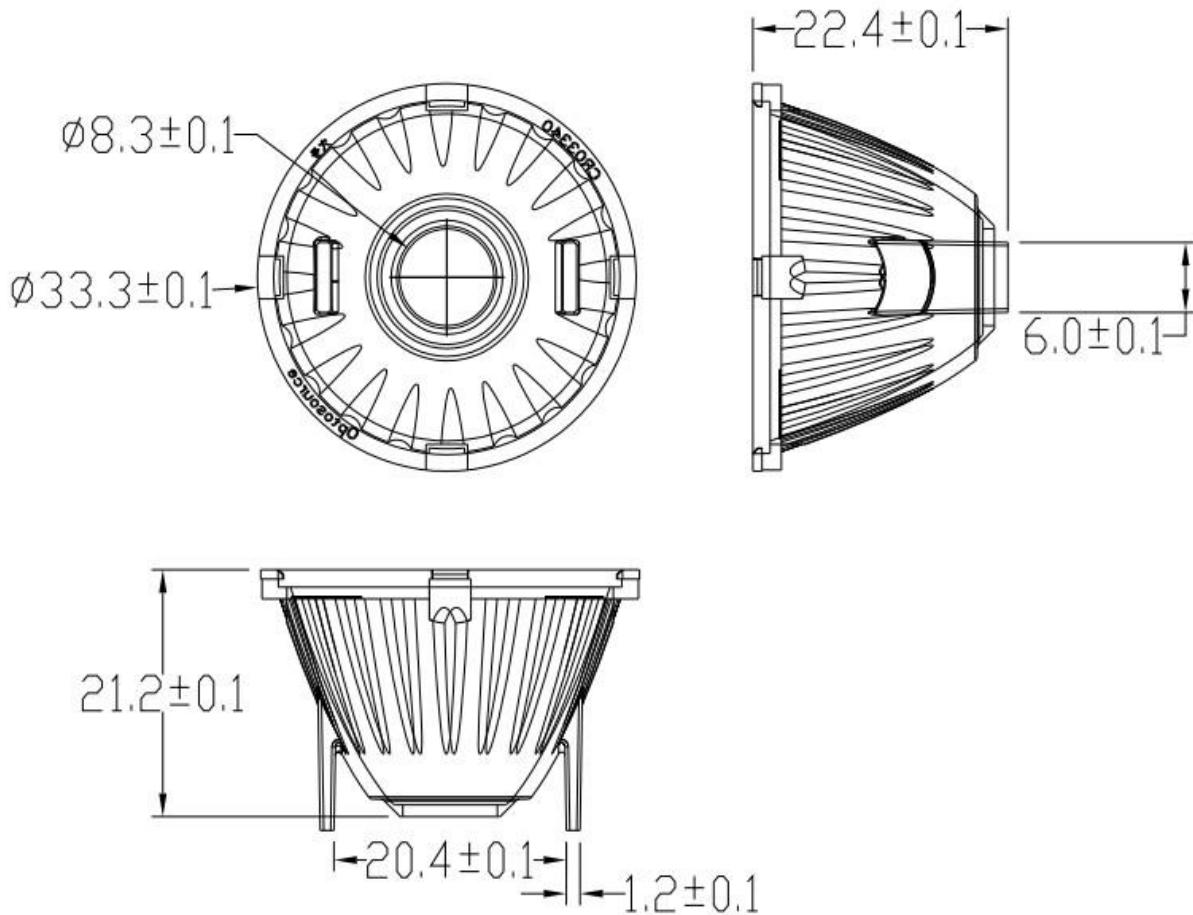

Optosource

Optical Reflector for Cree CXA1304 COB

- Specially design for Cree CXA1304 series LEDs.
- Reflector material metallized PC, with high UV and temperature resistance.

Reflector Types

Order Code	FWHM Angle	Cover	Holder
CR03318-C1C-1304	±9	With Clear Cover	With Holder
CR03340-C1C-1304	±20	With Clear Cover	With Holder
CR03360-C1C-1304	±30	With Clear Cover	With Holder

Optosource

Measurements

Relative Intensity of CR03318-C1C-1304

Relative Intensity of CR03340-C1C-1304

Optosource

Measurements

Relative Intensity of CR03360-C1C-1304

Optosource

Drawings

CR03318-C1C-1304 CR03340-C1C-1304 CR03360-C1C-1304

Optosource

CRH1304-P