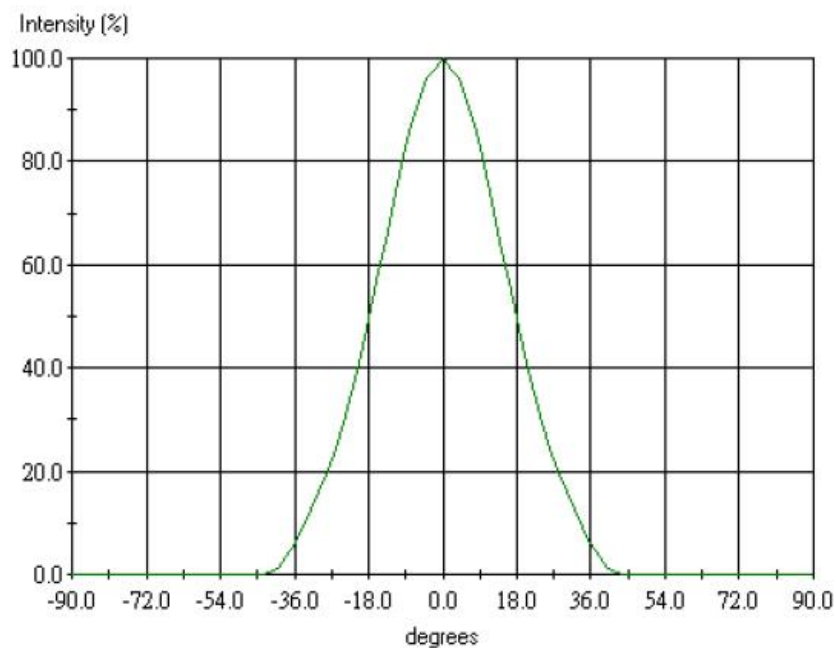

Relative Intensity of CR03340-C1C-1304