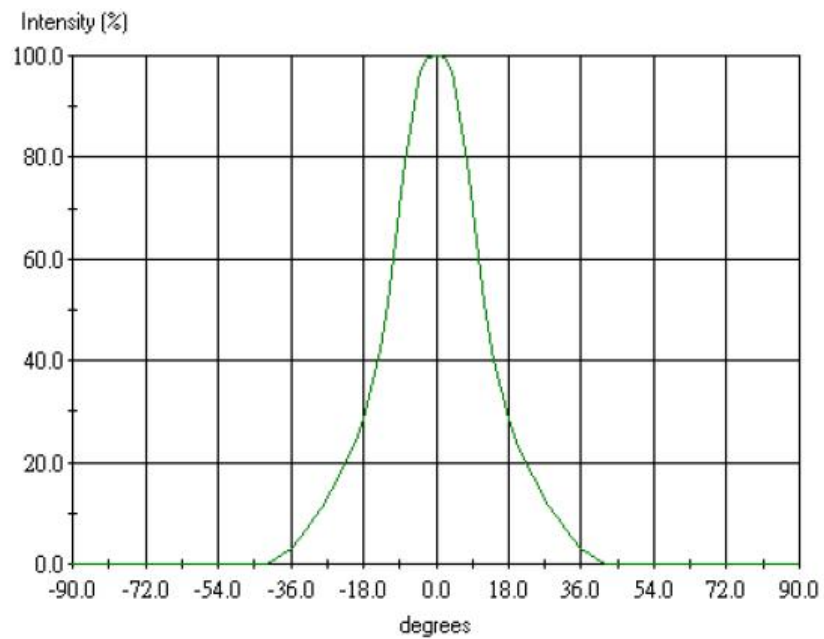

Optosource

Measurements

Relative Intensity of CR03318-C1C-1304