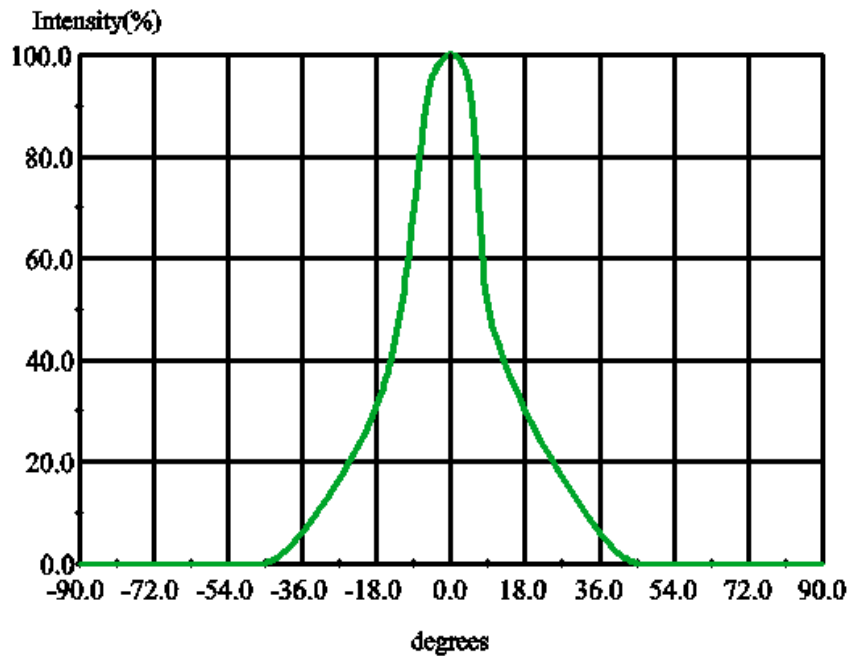

Measurements

Relative Intensity of BR03318-C1C-BV08