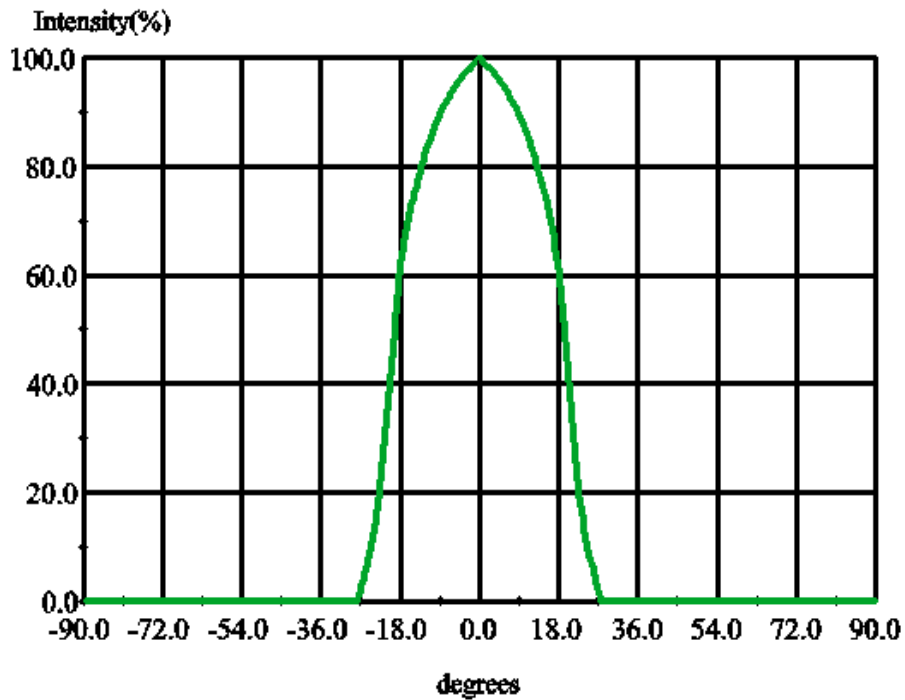

Relative Intensity of BR03340-C1C-BV08